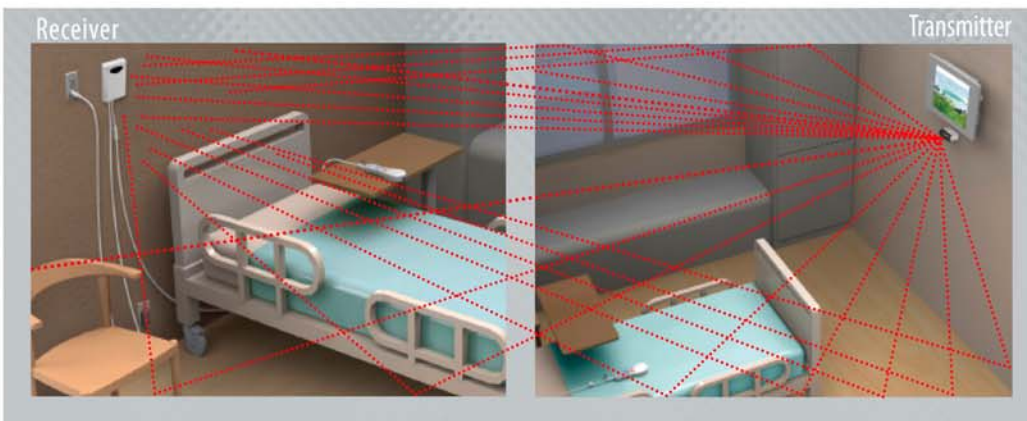

The new IR Audio System eliminates this barrier by carrying sound signals wirelessly from the TV to a Receiver which connects to your existing nurse call station. The proprietary IR Audio System eliminates the line of sight requirements typical of IR communication systems to ensure that uninterrupted crisp, clear sound is delivered to the EntertainIR™ Pillow Speaker at all times regardless of room traffic and won't interfere with other signals.

Quick, Easy Set-Up

Setting up the IR Audio System is easy using three basic components. The Transmitter mounts near the TV and is plugged into your TV using the headphone, line out or pillow speaker audio output and a power source. The Receiver is mounted on a wall near the nurse call station and connects directly to the station and a power source. The EntertainIR™ Pillow Speaker is then plugged into the Receiver to deliver sound and to control the TV functions with IR signals just like your home remote.

Call West-Com at **1-800-761-1180** to learn more about the IR Audio™ System.